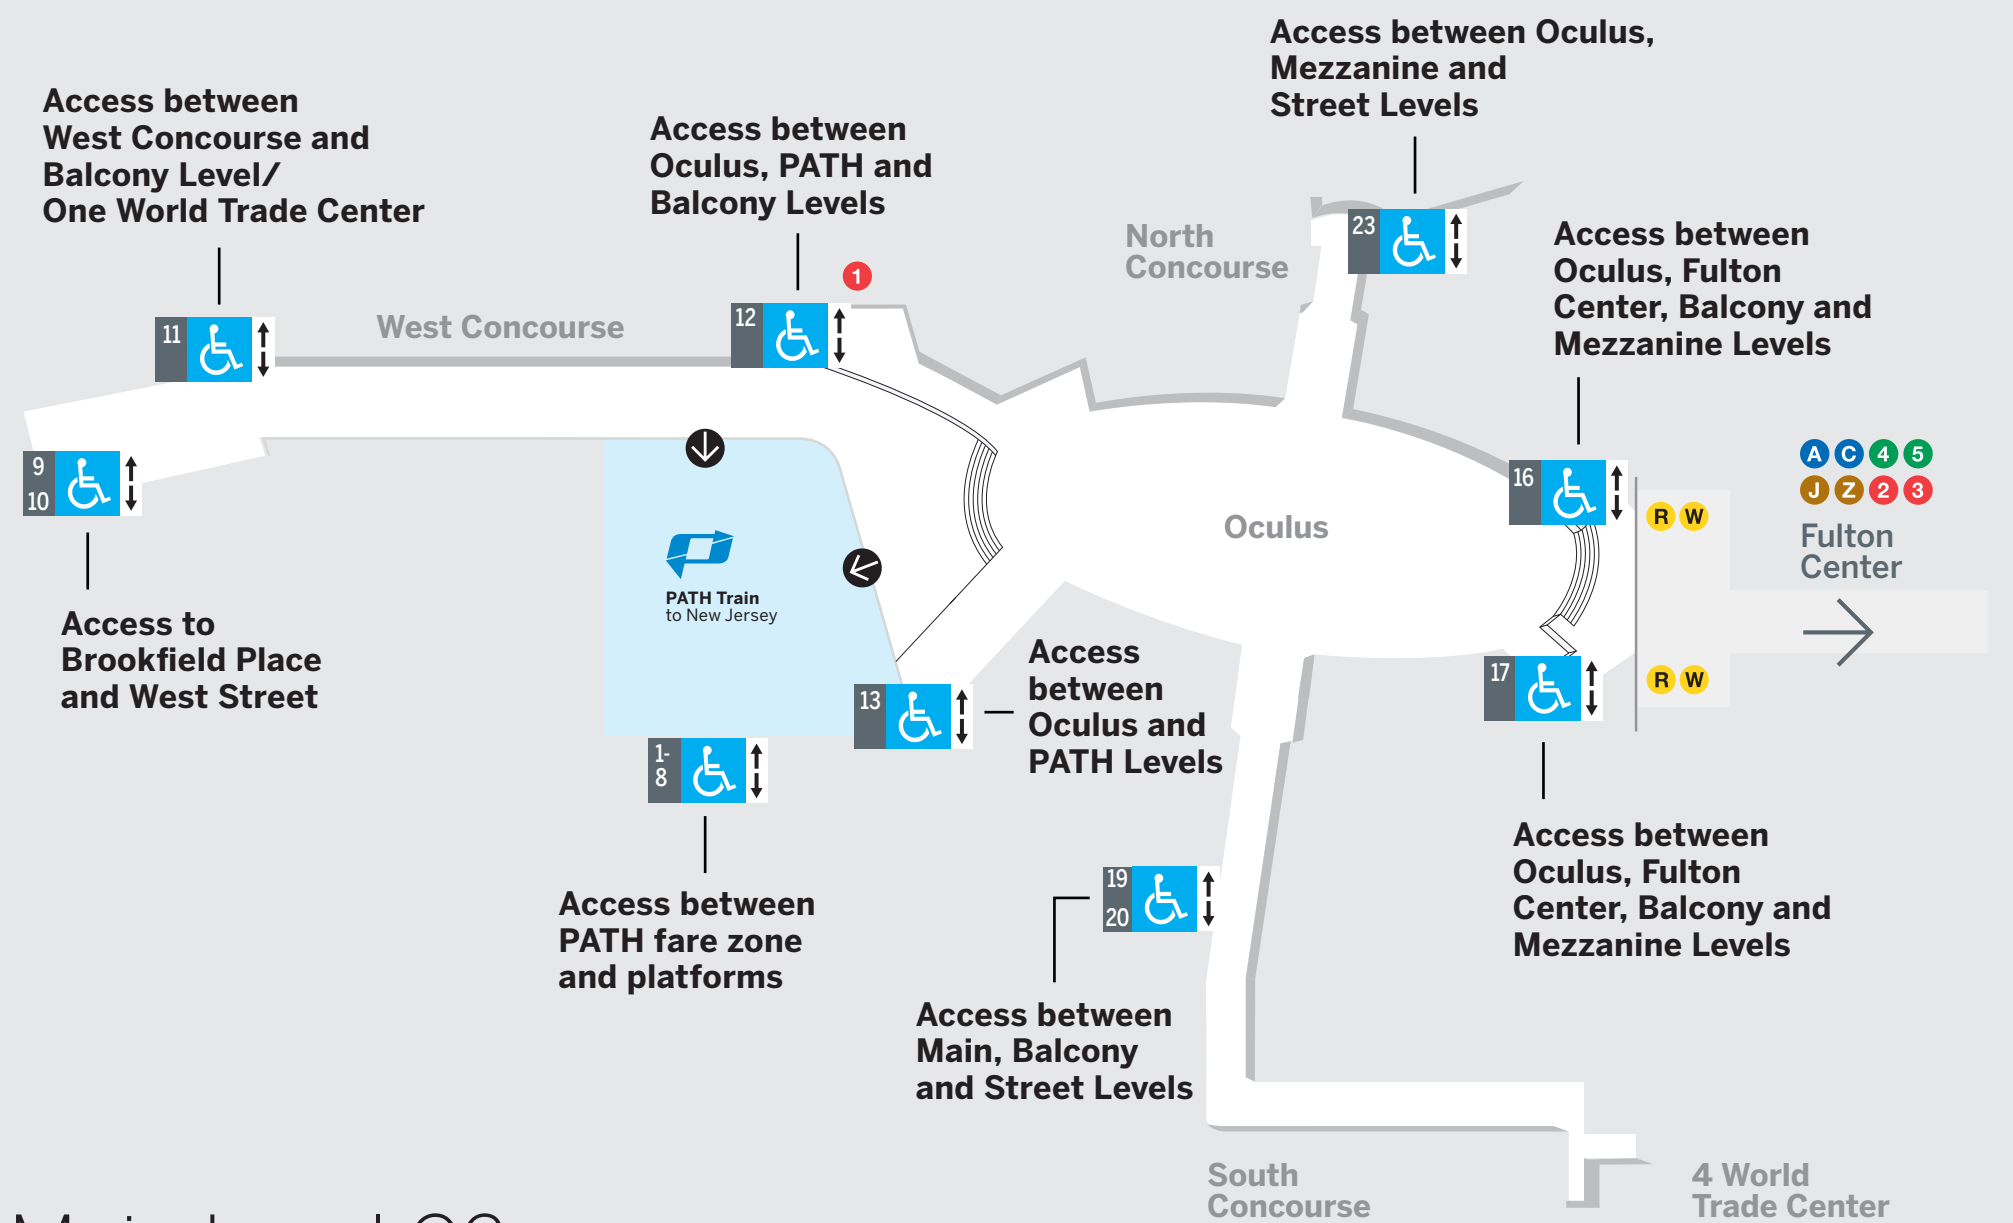

# ELEVATOR OPTIONS AT THE WORLD TRADE CENTER

Balcony Level C1

Main Level C2