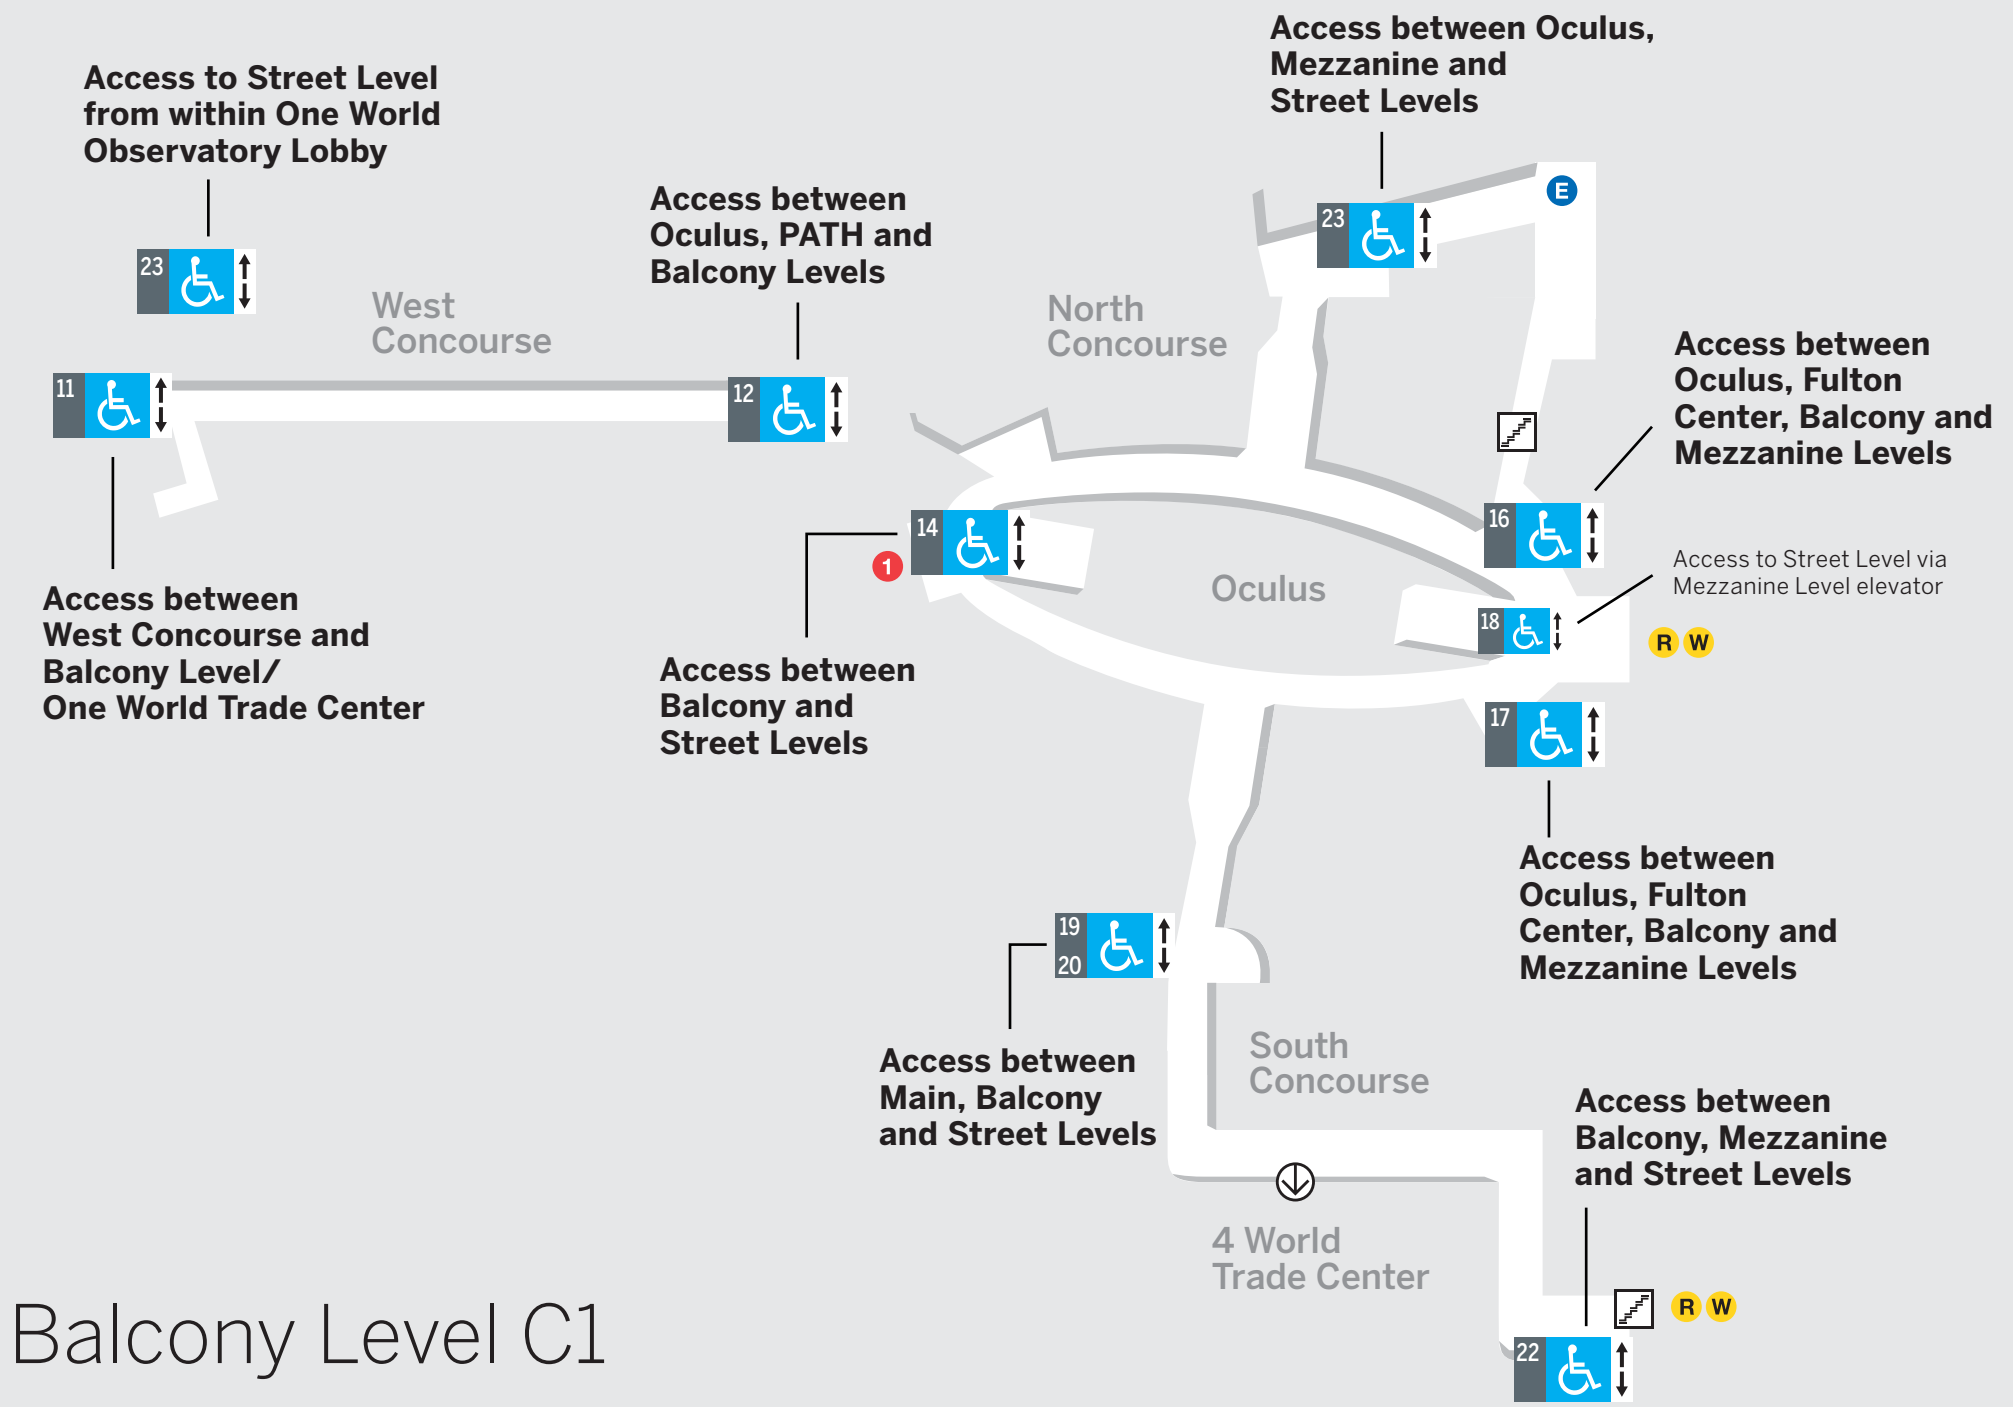

# ELEVATOR OPTIONS AT THE WORLD TRADE CENTER

Balcony Level C1

Main Level C2